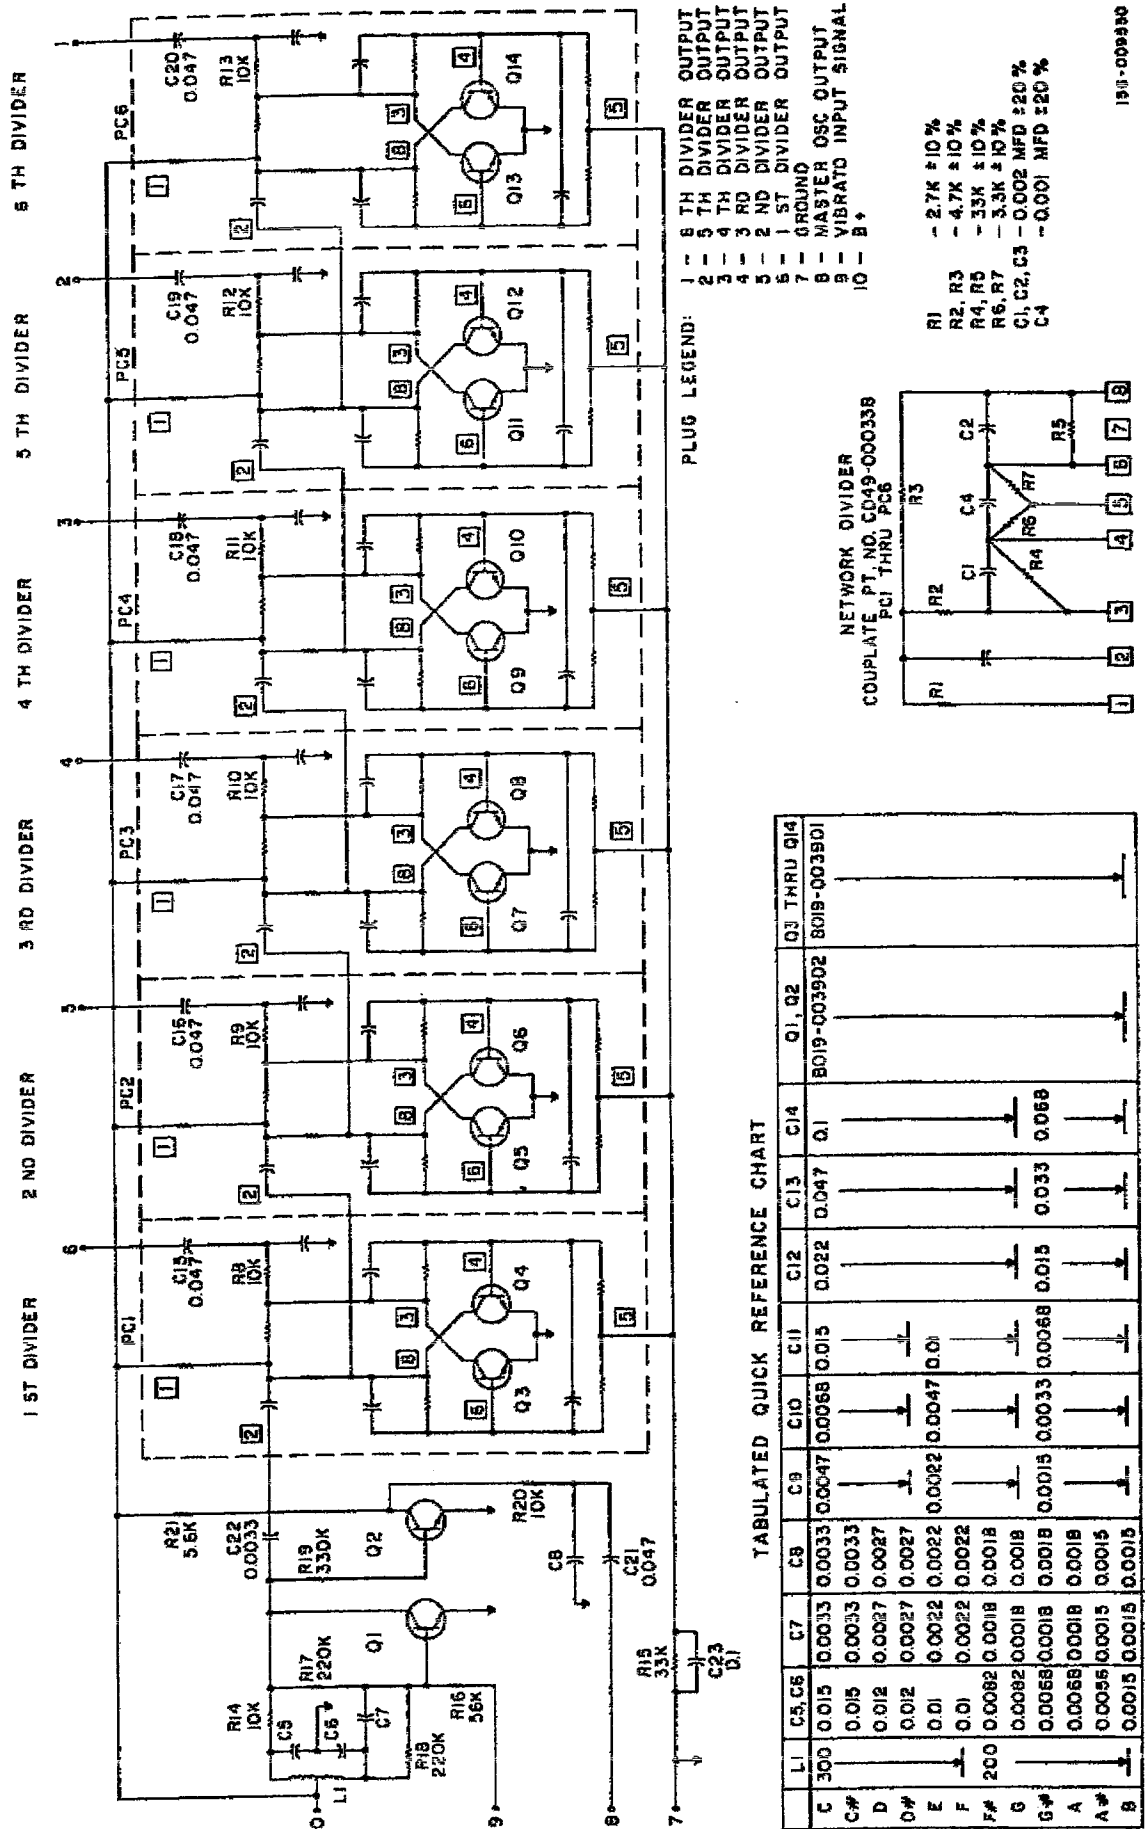

Figure 23. Power Supply Schematic

Vintage Vibe
 9 Everment Rd.
 Wharton, NJ 07885
 917-880-9763
 www.vintagevibe.com

Figure 20. Generator Schematic

Vintage Vibe
 9 Everment Rd.
 Wharton, NJ 07885
 917-880-9763
 www.vintagevibe.com

Figure 13. Tone Shaping and Audio Pre-Amplifier Schematic